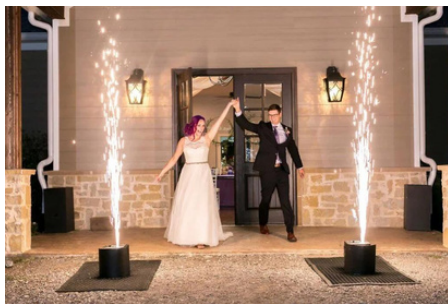

ADD-ONS BELOW

PACKAGE ADD-ONS

-CEREMONY SETUP (\$100)

- ADD A **CEREMONY SETUP** (WIRELESS MICROPHONES WITH STAND, SPEAKERS, WALK-IN/EXIT MUSIC, AND COCKTAIL HOUR MUSIC)

-UPLIGHTS (\$100)

- ADD UP TO 10 **UPLIGHTS** AROUND THE ROOM

-SHOOTING SPARKS (\$250)

- ADD 2 **SHOOTING SPARK MACHINES** (INDOOR/OUTDOOR) TO CREATE A MAGICAL EFFECT (FIRST DANCE, GRAND ENTRANCE, ETC.)

Triple C Productions
